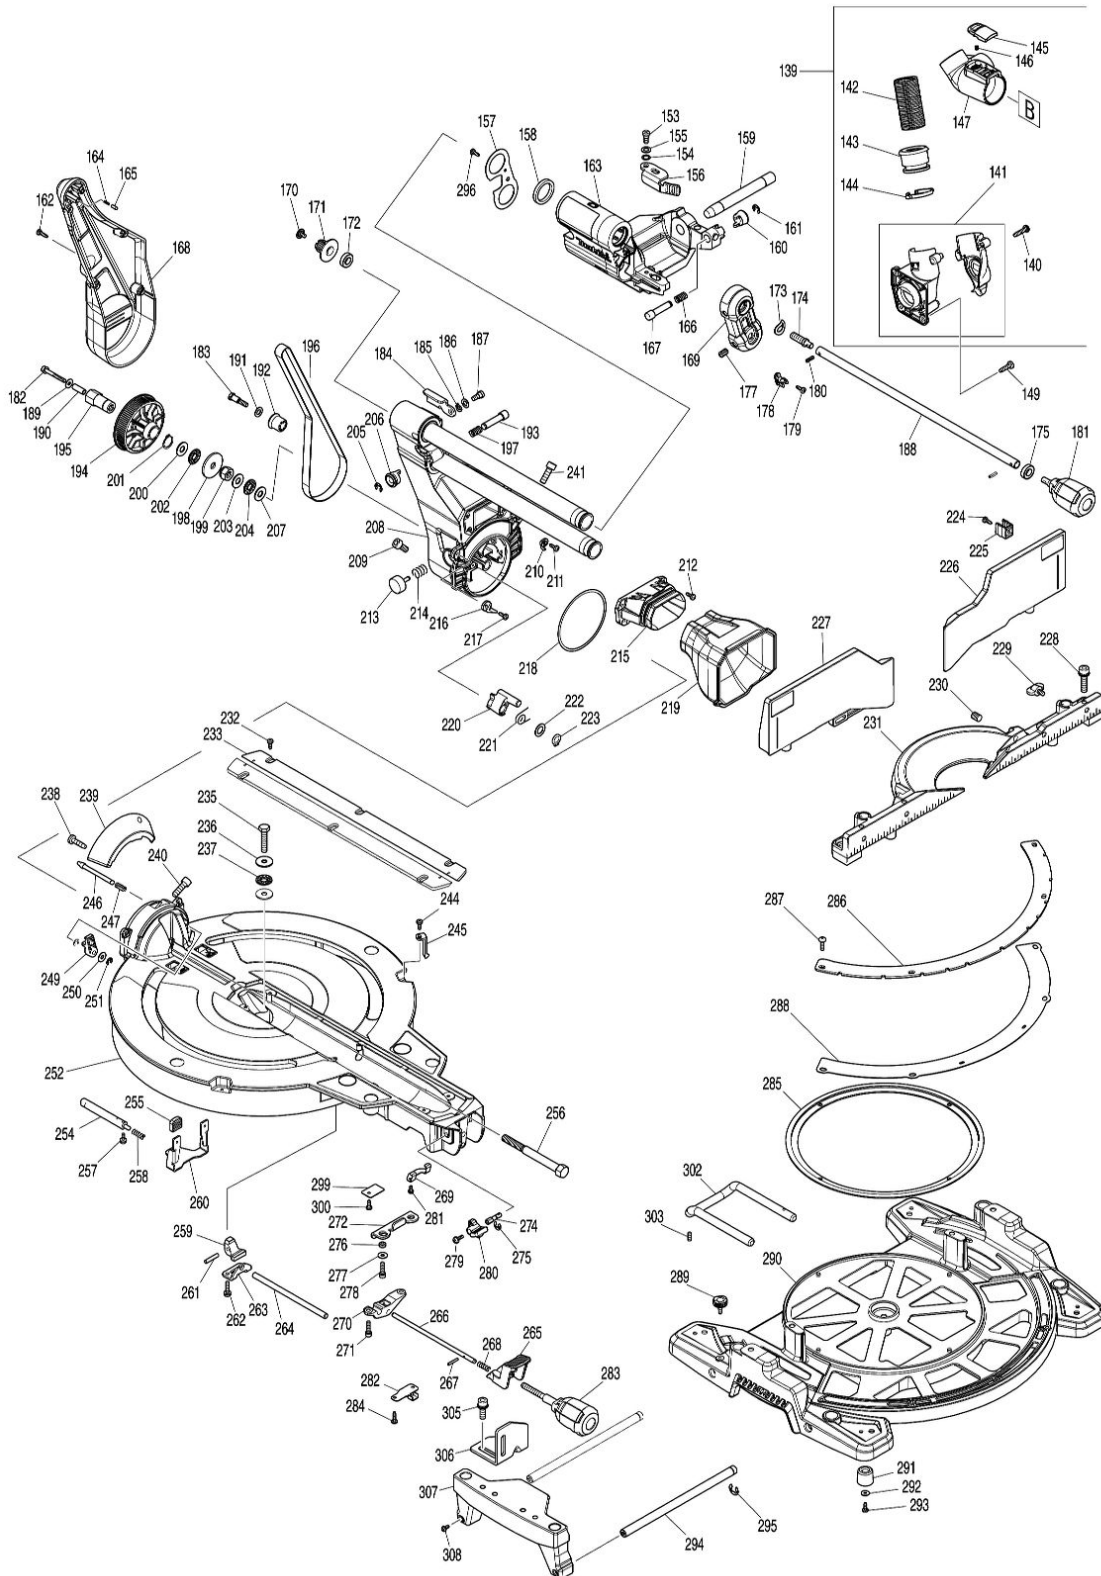

Model No.LS003G 305MM DC SLIDE CPD. MITER SAW

Nr.	Part nr.	Name
-----	----------	------

Model No.LS003G 305MM DC SLIDE CPD. MITER SAW

Nr.	Part nr.	Name
-----	----------	------