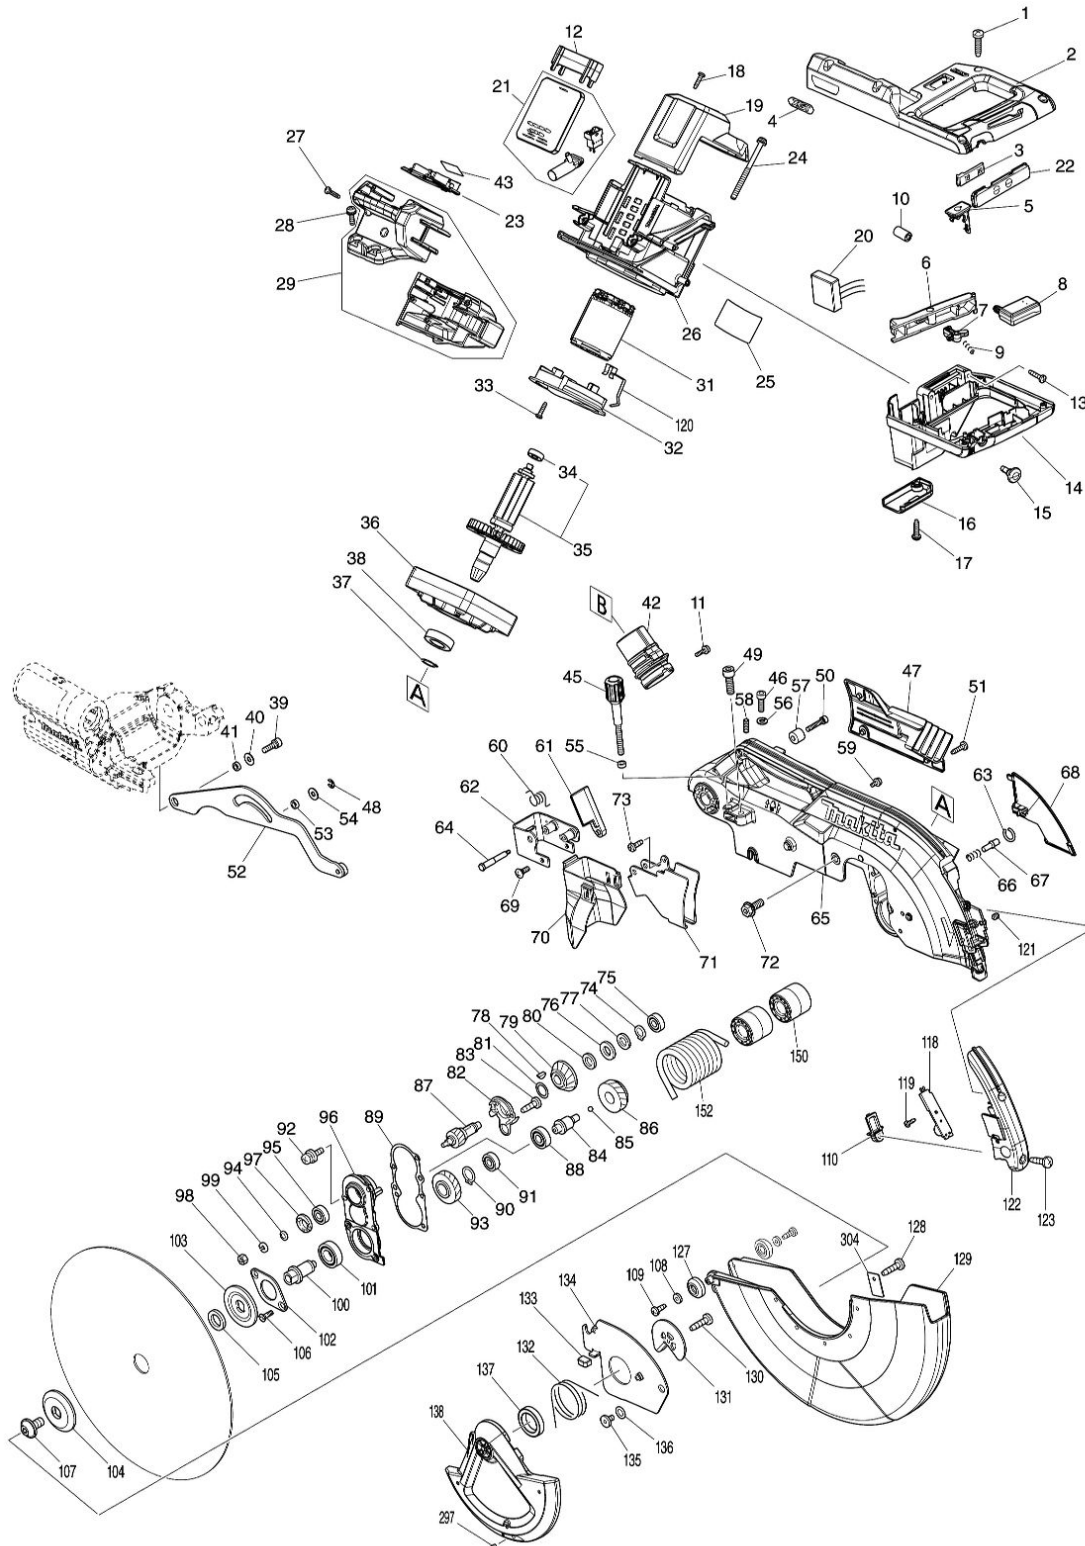

Model No.LS003G 305MM DC SLIDE CPD. MITER SAW

Nr.	Part nr.	Name
-----	----------	------

Model No.LS003G 305MM DC SLIDE CPD. MITER SAW

Nr.	Part nr.	Name
-----	----------	------