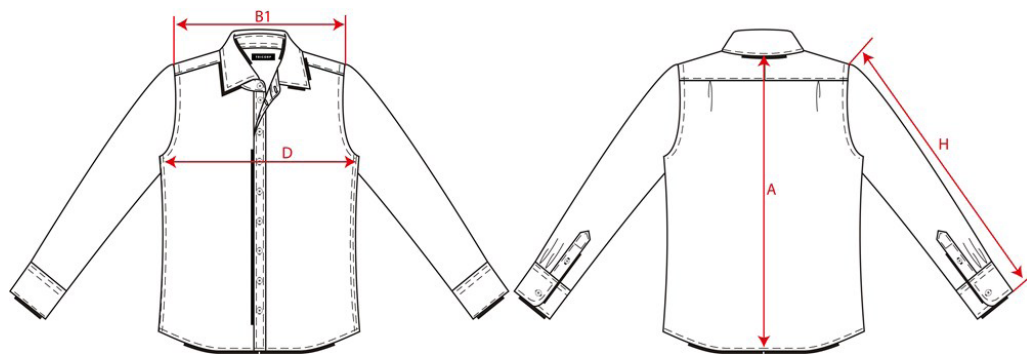

PRODUCTSPECIFICATIE

Overhemd Stretch / 705006

Artikelnummer: 705006 / CMB6002
Maten: 37/5 | 37/7 | 38/5 | 38/7 | 39/5 | 39/7 | 40/5 | 40/7 | 41/5 | 41/7 | 42/5 | 42/7 | 43/5 | 43/7 | 44/5 | 44/7 | 45/5 | 45/7 | 46/5 | 46/7 | 47/5 | 48/5 | 49/5 | 50/5
Sexe: Heren
Kwaliteit: 68% Katoen / 29% Polyester / 3% Elastaan, Pinpoint Oxford
Gewicht: 110 g/m²
CBS Nummer: 6205200090
Constructie: Pinpoint Oxford

Kleuren:

Wasvoorschriften:

Kenmerken:

	Tol	37	38	39	40	41	42	43	44	45	46	47	48	49	50	
A	Total backl meas from CBN	1,0	82,0	82,0	83,0	83,0	83,0	83,0	83,0	84,0	84,0	84,0	84,0	85,0	85,0	
B1	Shoulder to shoulder	1,0	45,5	45,5	47,0	47,0	48,5	48,5	50,0	50,0	51,5	51,5	53,0	53,0	54,5	54,5
D	1/2 Chest width (at armhole)	1,0	56,0	56,0	58,0	58,0	61,0	61,0	64,0	64,0	67,0	67,0	70,0	70,0	73,0	73,0
H	Upperarm sleeve (size 5)	1,0	66,0	66,0	66,5	66,5	67,0	67,0	67,5	67,5	68,0	68,0	68,5	68,5	69,0	69,0