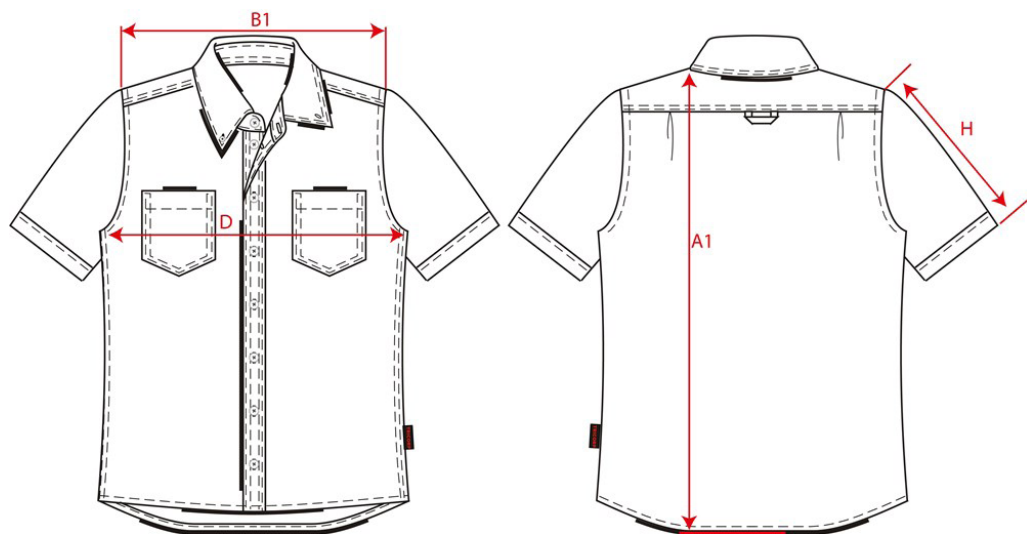

PRODUCTSPECIFICATIE

Werkhemd Korte Mouw Basis / 701003

Artikelnummer: 701003 / OHK150
Maten: XS | S | M | L | XL | XXL | 3XL | 5XL | 7XL
Sexe: Unisex
Kwaliteit: 60% katoen/40% polyester, Twill
Pasvorm: Basic Fit
Gewicht: 150 g/m²
CBS Nummer: 6205200090
MVO: Oeko Tex®
Constructie: Twill

Kleuren:

Wasvoorschriften:

Kenmerken:

	Tol	XS	S	M	L	XL	XXL	3XL	5XL	7XL
A1 Total backl meas from hsp	1,0	77,0	79,0	81,0	83,0	85,0	87,0	89,0	93,0	97,0
B1 Shoulder to shoulder	1,0	42,5	44,5	46,5	48,5	50,5	52,5	54,5	58,5	62,5
D 1/2 Chest width (at armhole)	1,0	49,0	52,0	55,0	58,0	61,0	64,0	67,0	73,0	79,0
H Upperarm sleeve	0,5	23,0	24,0	25,0	26,0	27,0	28,0	29,0	30,0	30,0