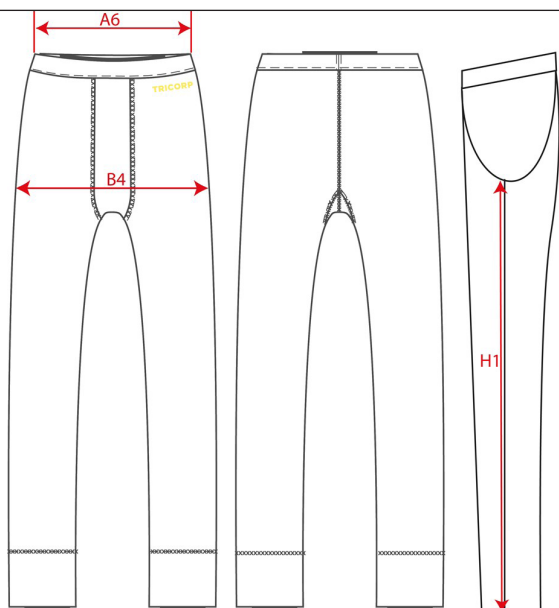

PRODUCTSPECIFICATIE

Thermo Onderbroek / 602001

Artikelnummer: 602001 / THP1000
Maten: XS | S | M | L | XL | XXL | 3XL | 4XL | 5XL | 7XL
Sexe: Unisex
Kwaliteit: 84% Viscose, Bamboe / 11% Elastane Spandex / 5% Polyester
Gewicht: 140 g/m²
CBS Nummer: 6107190000
Constructie: Mesh

Kleuren:

Wasvoorschriften:

Kenmerken:

| | Tol | XS | S | M | L | XL | XXL | 3XL | 4XL | 5XL | 7XL |
|--------------|-----|------|------|------|------|------|------|------|------|------|------|
| A6 1/2 Waist | 1,0 | 29,0 | 31,0 | 33,0 | 35,0 | 37,0 | 39,0 | 41,0 | 43,0 | 45,0 | 49,0 |
| B4 1/2 Hip | 1,0 | 42,0 | 44,0 | 46,0 | 48,0 | 50,0 | 52,0 | 54,0 | 56,0 | 58,0 | 62,0 |
| H1 Inseam | 1,0 | 77,0 | 78,0 | 79,0 | 80,0 | 81,0 | 82,0 | 83,0 | 83,0 | 84,0 | 84,0 |