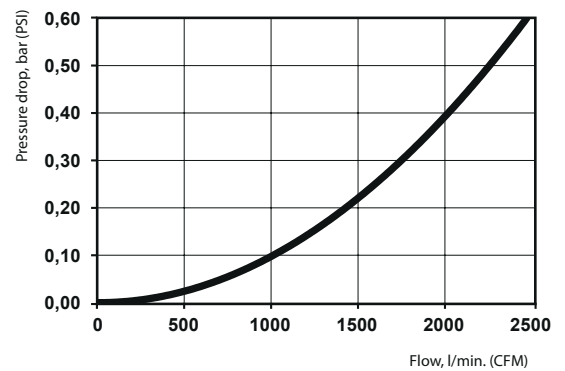

# Series 320

CEJN ORIGINAL STANDARD, EUROSTANDARD 7.6 (7.4)

GLOBAL

- Vented safety function
- Extremely high flow capacity
- Compact design

eSafe Series 320 coupling is an easy-to-handle high performing coupling with a long service life. eSafe is a one hand operated safety coupling that vents before disconnection eliminating the risk of hose whip. Male threads on the couplings and nipples feature pre-applied thread sealant. The couplings have a smaller outside dimension than comparable designs. Full automatic operation ensures easy handling. eSafe complies with ISO Standard 4414 and EN 983.

Series 320 is also available in standard, Soft-Line and Multi-Link versions.

TECHNICAL DATA

Nominal flow diameter .....	7.6 mm (5/16")
Air flow .....	2250 l/min (79.4 CFM)
Max. working pressure .....	16 bar (230 PSI)
Min. burst pressure .....	140 bar (2030 PSI)
Connection force .....	86 N
Temperature range .....	-20°C – +100°C (-4°F – +212°F)
Material coupling .....	Zinc-plated steel/brass
Material nipple .....	Hardened zinc-plated steel
Interchangeable with .....	Parker Rectus 25/26, Parker Tema 1600/1625, Prevost ESC07/ERC07/ESI07/ISC08, Oetiker SC C, Hansen Auto-Flo 24

Flow capacity is measured at 6 bar (87 PSI) inlet pressure, and pressure drop at 0.5 bar (7 PSI).

AIR FLOW

	Part No.	Connection
ESAFE VENTED SAFETY COUPLING	103202002	6.3 mm (1/4")
	103202003	6.3 mm (5/16")
	103202004	10 mm (3/8")
	103202005	13 mm (1/2")
	103202152	R 1/4"
MALE THREAD CONNECTION	103202154	R 3/8"
	103202155	R 1/2"
	103202452	NPT 1/4"
	103202454	NPT 3/8"
	103202455	NPT 1/2"
FEMALE THREAD CONNECTION	103202202	G 1/4"
	103202204	G 3/8"
	103202205	G 1/2"
	103202402	NPT 1/4"
	103202404	NPT 3/8"
STREAM-LINE CONNECTION	103202060	6.5 x 10 mm
	103202063	9.5 x 13.5 mm
	103202066	11 x 16 mm
SOFT-LINE	103202080	6.5 x 10 mm
	103202082	8 x 12 mm