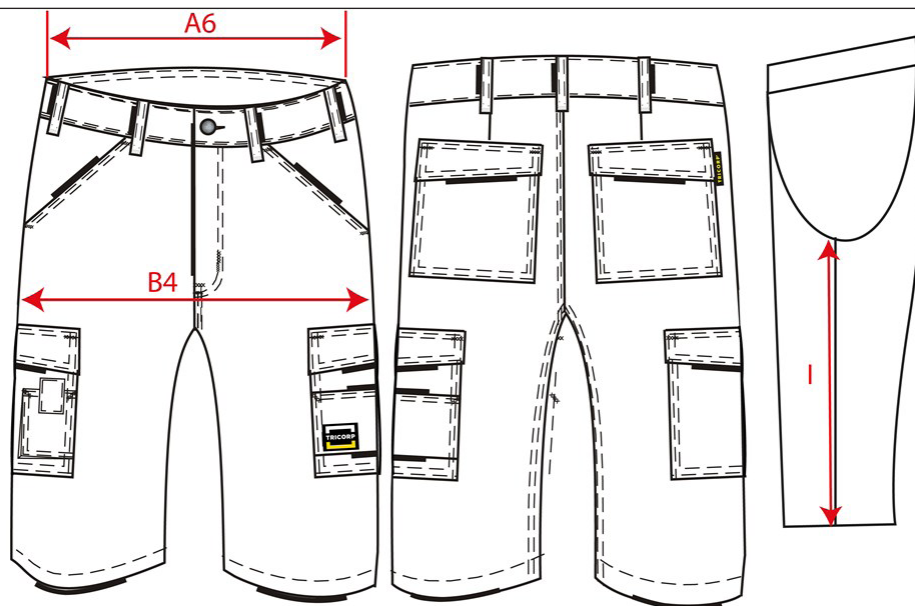

PRODUCTSPECIFICATIE

Werkbroek Basis Kort / 502019

Artikelnummer: 502019
Maten: 42 | 44 | 46 | 48 | 50 | 52 | 54 | 56 | 58 | 60 | 62 | 64
Sexe: Unisex
Kwaliteit: 60% Katoen / 40% Polyester
Gewicht: 310 g/m²
CBS Nummer: 6203429000
Constructie: Twill

Kleuren:

Wasvoorschriften:

	Tol	42	44	46	48	50	52	53	54	55	56	58	60	62	64
A6 1/2 waist relaxed	1,0	37,0	39,0	41,0	42,0	45,0	47,0	47,0	49,0	49,0	51,0	53,0	55,0	57,0	59,0
B4 1/2 Hip (under zip)	1,0	48,0	50,0	52,0	54,0	56,0	58,0	58,0	60,0	60,0	62,0	64,0	66,0	68,0	70,0
I Inseam	0,5	29,0	29,0	30,0	31,0	32,0	33,0	33,0	34,0	34,0	37,0	35,0	36,0	36,0	36,0