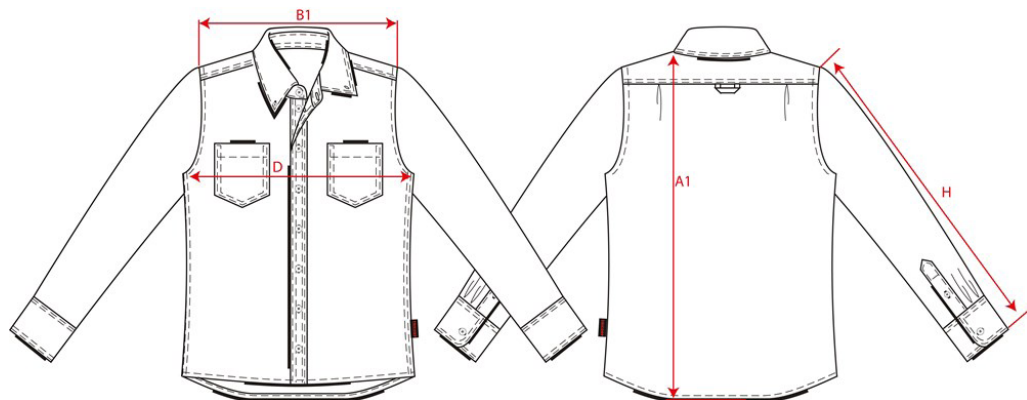

PRODUCTSPECIFICATIE

Werkhemd Lange Mouw Basis / 701004

Artikelnummer:	701004 / OHL150
Maten:	XS S M L XL XXL 3XL 5XL 7XL
Sexe:	Unisex
Kwaliteit:	60% katoen/40% polyester, Twill
Pasvorm:	Basic Fit
Gewicht:	150 g/m ²
CBS Nummer:	6205200090
MVO:	Oeko Tex®
Constructie:	Twill

Kleuren:

Wasvoorschriften:

Kenmerken:

	Tol	XS	S	M	L	XL	XXL	3XL	5XL	7XL
A1 Total backl meas from hsp	1,0	77,0	79,0	81,0	83,0	85,0	87,0	89,0	93,0	97,0
B1 Shoulder to shoulder	1,0	42,5	44,5	46,5	48,5	50,5	52,5	54,5	58,5	62,5
D 1/2 Chest width (at armhole)	1,0	49,0	52,0	55,0	58,0	61,0	64,0	67,0	73,0	79,0
H Upperarm sleeve	1,0	64,75	65,5	66,25	67,0	67,75	68,5	69,25	72,0	72,0