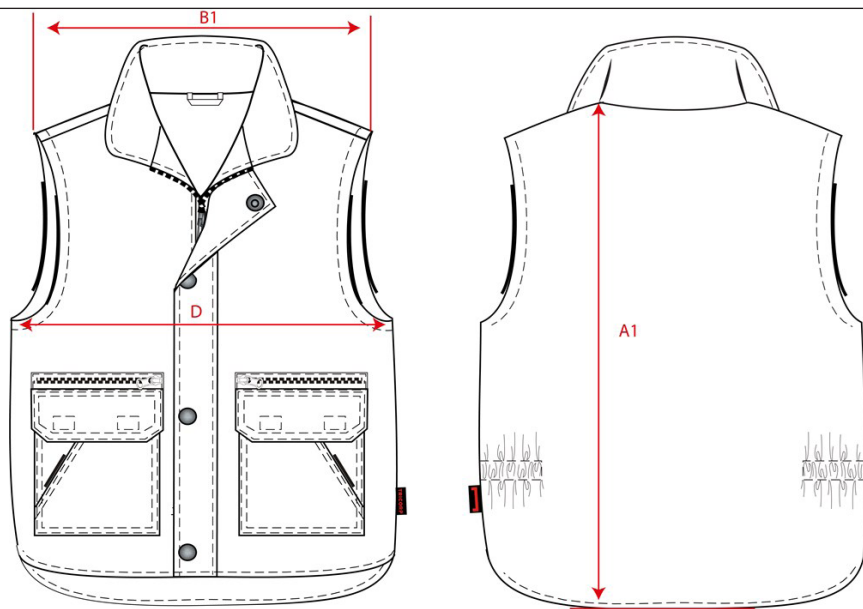

# PRODUCTSPECIFICATIE

Bodywarmer / 401001

Artikelnummer: 401001 / BW160  
Maten: XS | S | M | L | XL | XXL | 3XL | 5XL  
Sexe: Unisex  
Kwaliteit: 65% Polyester / 35% Katoen  
Gewicht: 160 g/m<sup>2</sup>  
CBS Nummer: 6201139090  
Constructie: Platbinding

Kleuren:

Wasvoorschriften:

|    | Tot                           | XS  | S    | M    | L    | XL   | XXL  | 3XL  | 5XL  |      |
|----|-------------------------------|-----|------|------|------|------|------|------|------|------|
| A1 | Total backl meas from hsp     | 1,0 | 70,0 | 72,0 | 74,0 | 76,0 | 78,0 | 80,0 | 82,0 | 86,0 |
| B1 | Shoulder to shoulder          | 1,0 | 45,0 | 47,0 | 49,0 | 51,0 | 54,0 | 56,0 | 58,0 | 62,0 |
| D  | 1/2 Chest width ( at armhole) | 1,0 | 57,0 | 60,0 | 63,0 | 66,0 | 70,0 | 73,0 | 76,0 | 82,0 |