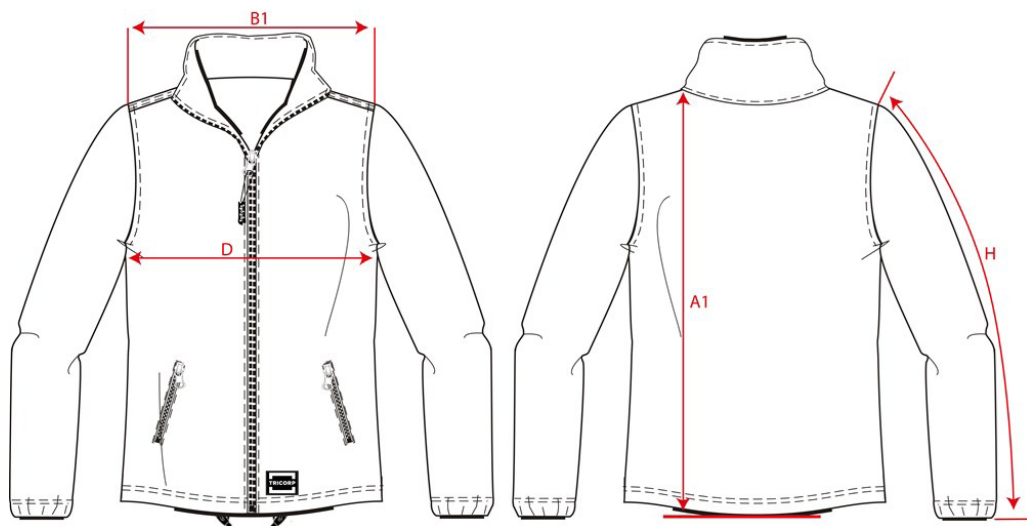

PRODUCTSPECIFICATIE

Sweatvest Fleece Luxe Dames / 301011

Artikelnummer: 301011
Maten: XS | S | M | L | XL | XXL | 3XL
Sexe: Dames
Kwaliteit: 100% Polyester
Pasvorm: Slim Fit
Gewicht: 280 g/m²
CBS Nummer: 6110309900
MVO: Circulair; Recyclebaar
Constructie: Microfleece

Kleuren:

Wasvoorschriften:

Kenmerken:

	Tol	XS	S	M	L	XL	XXL	3XL	
A1	Total backl meas from hsp	1,0	69,0	71,0	73,0	75,0	77,0	79,0	81,0
B1	Shoulder to shoulder	1,0	39,0	41,0	43,0	45,0	47,0	49,0	51,0
D	1/2 Chest width (at armhole)	1,0	45,0	48,0	51,0	54,0	57,0	60,0	63,0
H	Upperarm sleeve	1,0	64,0	66,0	68,0	70,0	72,0	74,0	76,0