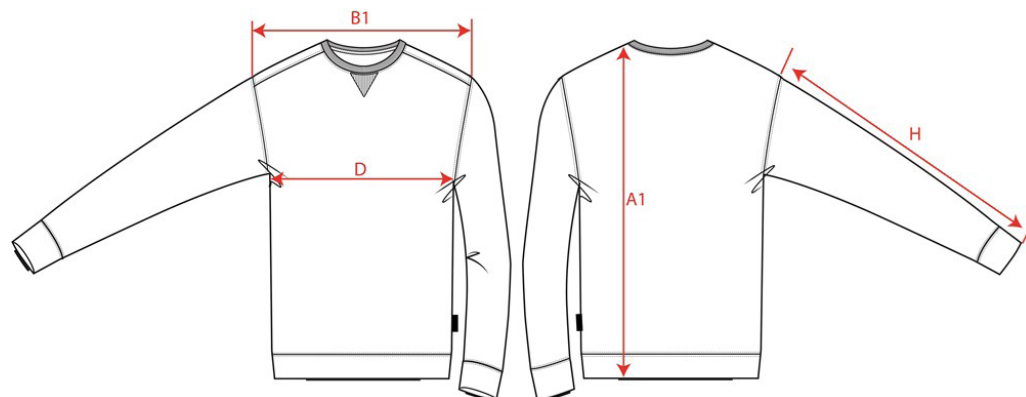

PRODUCTSPECIFICATIE

Sweater Premium / 304005

Artikelnummer: 304005 / 304005
Maten: XS | S | M | L | XL | XXL | 3XL
Sexe: Heren
Kwaliteit: 80% Katoen / 20% Polyester
Gewicht: 300 g/m²
CBS Nummer: 6110209100
Constructie: American fleece

Kleuren:

Wasvoorschriften:

	Tol	XS	S	M	L	XL	XXL	3XL
A1 Total back meas from hsp	1,0	68,0	70,0	72,0	74,0	76,0	78,0	81,0
B1 Shoulder to shoulder	1,0	43,5	45,0	46,5	48,0	49,5	51,0	53,0
D 1/2 chest width (2,5cm under armpit)	1,0	50,0	52,0	54,0	56,0	58,0	60,0	63,0
H Upperarm sleeve	1,0	65,5	66,5	67,5	68,5	69,5	70,5	71,5