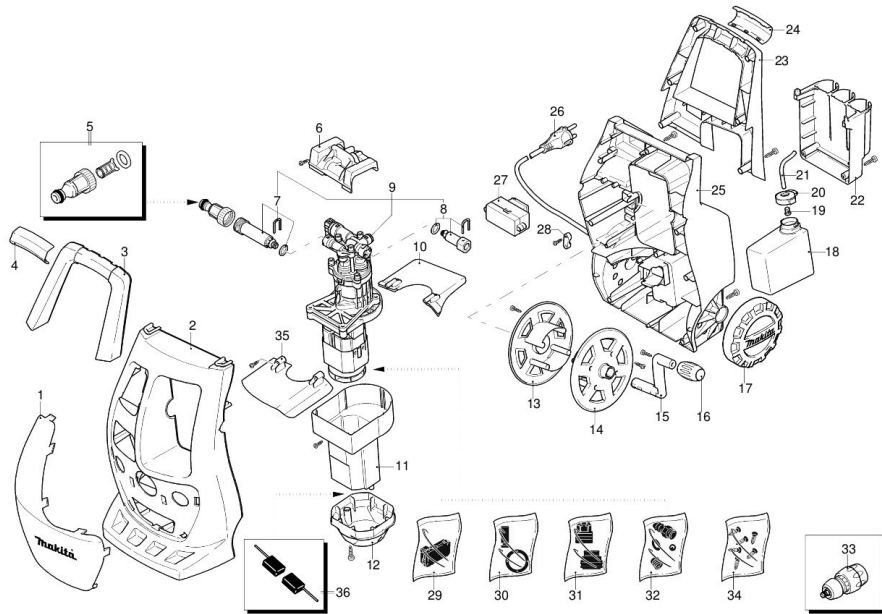

Partdrawing for HW111 - Hogedrukreiniger

Model HW 111

Version:

Serial number:

Code: **13043**

07/12/2010

UN_CE_0579-MV

Validity	Pos.	Code	Description	Q
	1	3640240	Green guard	1
	2	3640200	Casing	1
	3	3640220	Handle	1
	4	3640340	Knob	1
	5	3082130	Water coupling kit	1
	6	3640290	Support	1
	7	3640580	Suction kit	1
	8	3640730	Delivery kit	1
	9	3640700	Electric pump assembly	1
	10	3640330	Support	1
	11	3640310	Conveyor	1
	12	3320910	Cover	1
	13	3640250	Plate	1
	14	3640260	Plate	1
	15	3640270	Lever	1
	16	3640280	Knob	1
	17	3640780	Wheel	2
	18	3640380	Tank	1
	19	3440720	Filter	1
	20	3640390	Plug	1
	21	3640680	Pipe	1
	22	3640370	Accessories carrier	1
	23	3640230	Handle	1
	24	3640980	Knob	1
	25	3640210	Base	1
	26	3320620	Cable	1
	27	3640750	Switch	1
	28	3320200	Cable gland	1
	29	3640720	TSS kit	1
	30	3640710	Piston + seals kit	1
	31	3640550	Water seal kit	1
	32	3640740	Detergent suction kit	1
	33	3082661	Fitting	1
	34	3640690	Screw kit	1
	35	3640331	Support kit	1
	36	3641000	Brush kit for motor	1