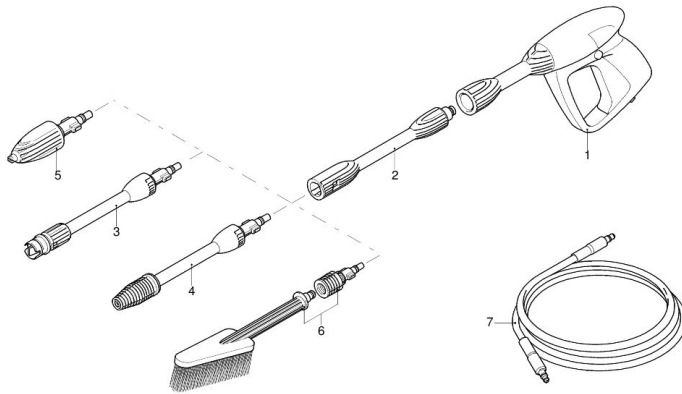

07/12/2010

Model HW 111

Version:

Serial number:

Code: **13043**

230 V - 50 Hz

schuko

Validity	Pos.	Code	Description	Q
	1	3320152	Gun	1
	2	3320130	Extension	1
	3	3640650	Lance+lance head	1
	4	3320120	Lance+rotopower	1
	5	3640670	Lance head	1
	6	3640950	Fixed brush	1
	7	3640660	High pressure hose	1