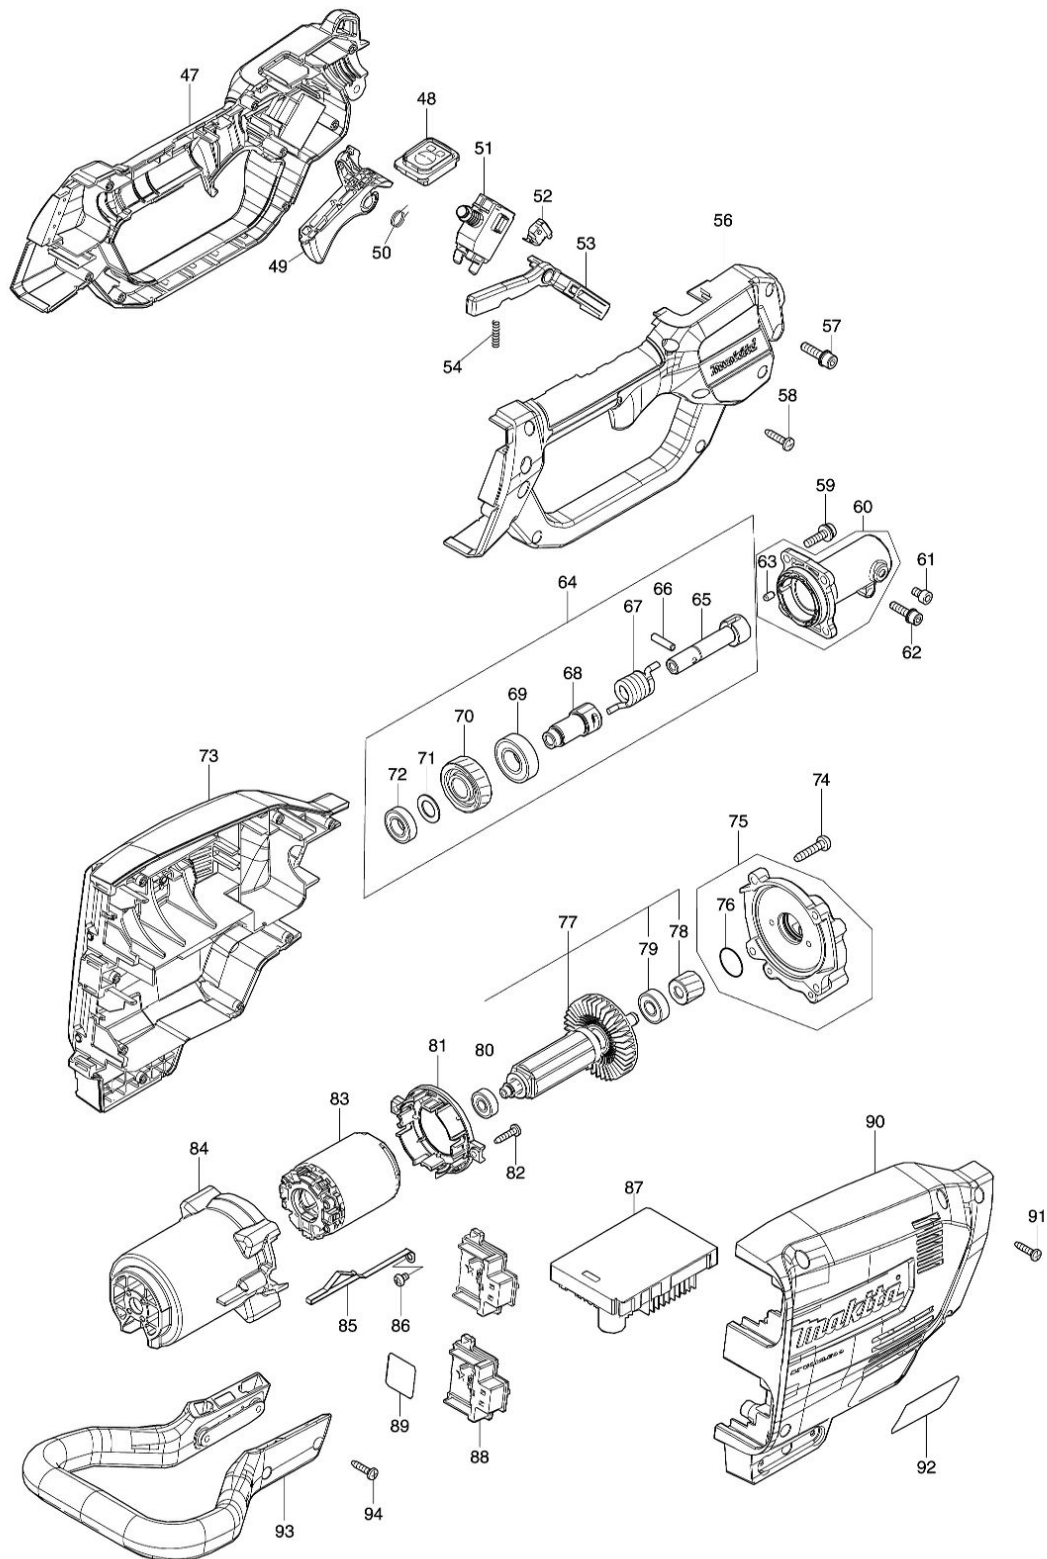

Model No.DUA300 300MM CORDLESS POLE SAW

Nr.	Part nr.	Name
-----	----------	------

Model No.DUA300 300MM CORDLESS POLE SAW

Nr. Part nr. Name