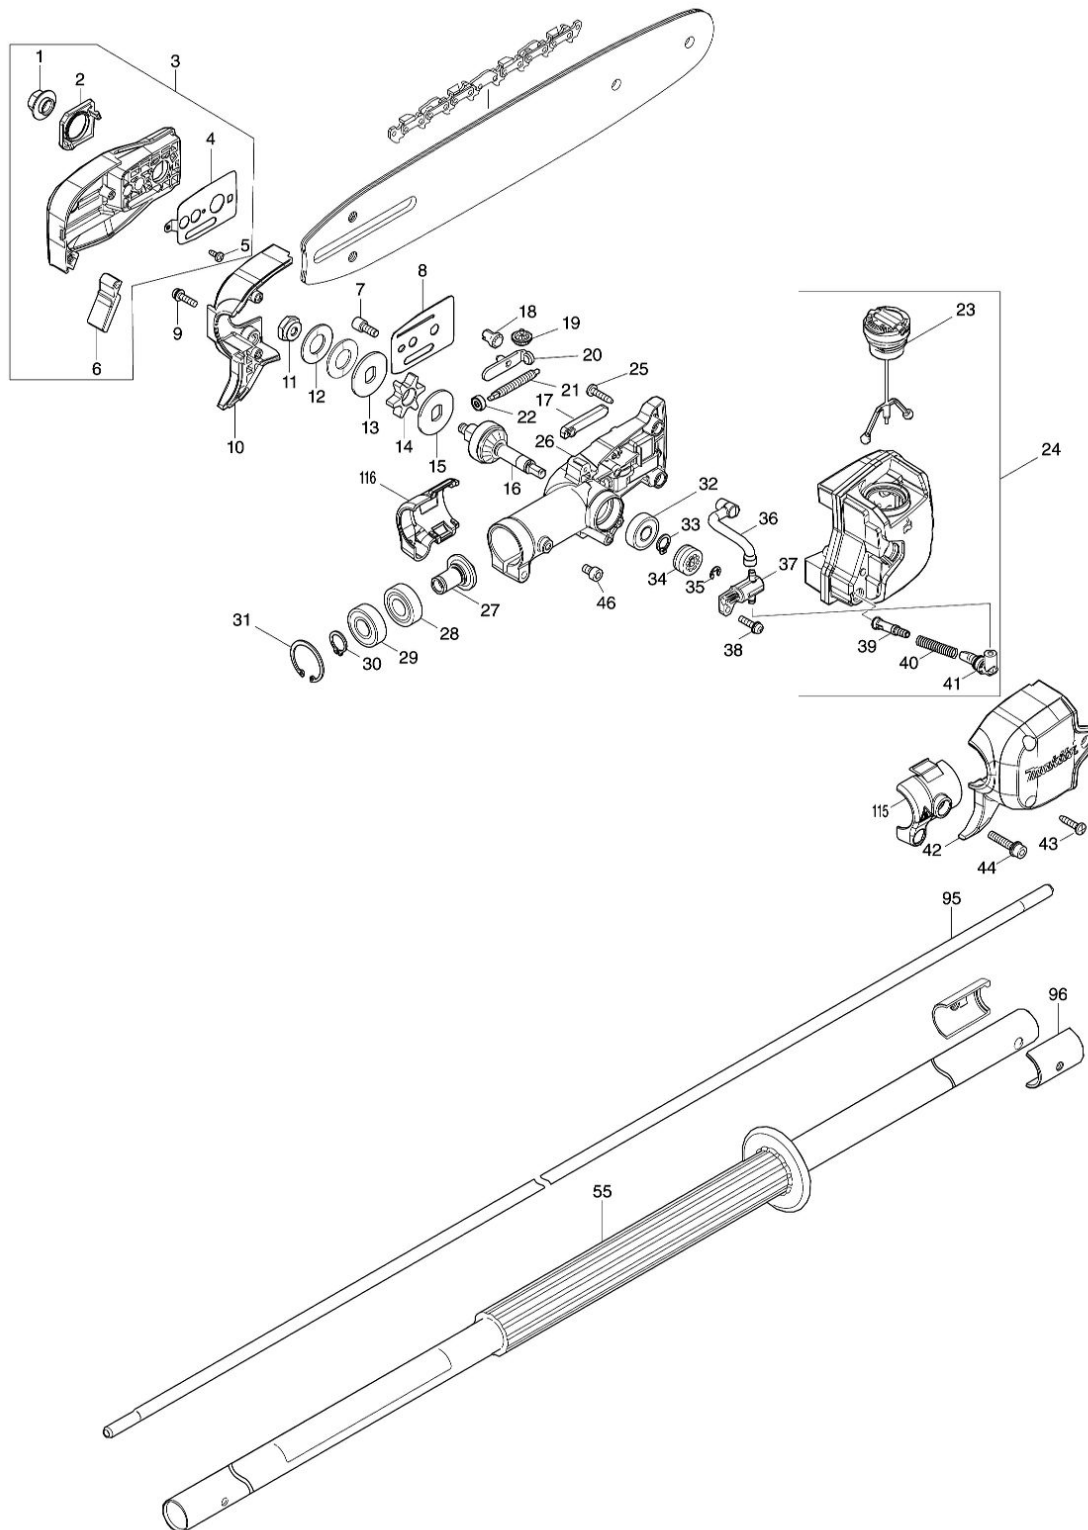

Model No.DUA300 300MM CORDLESS POLE SAW

Nr.	Part nr.	Name
-----	----------	------

Model No.DUA300 300MM CORDLESS POLE SAW

Nr. Part nr. Name