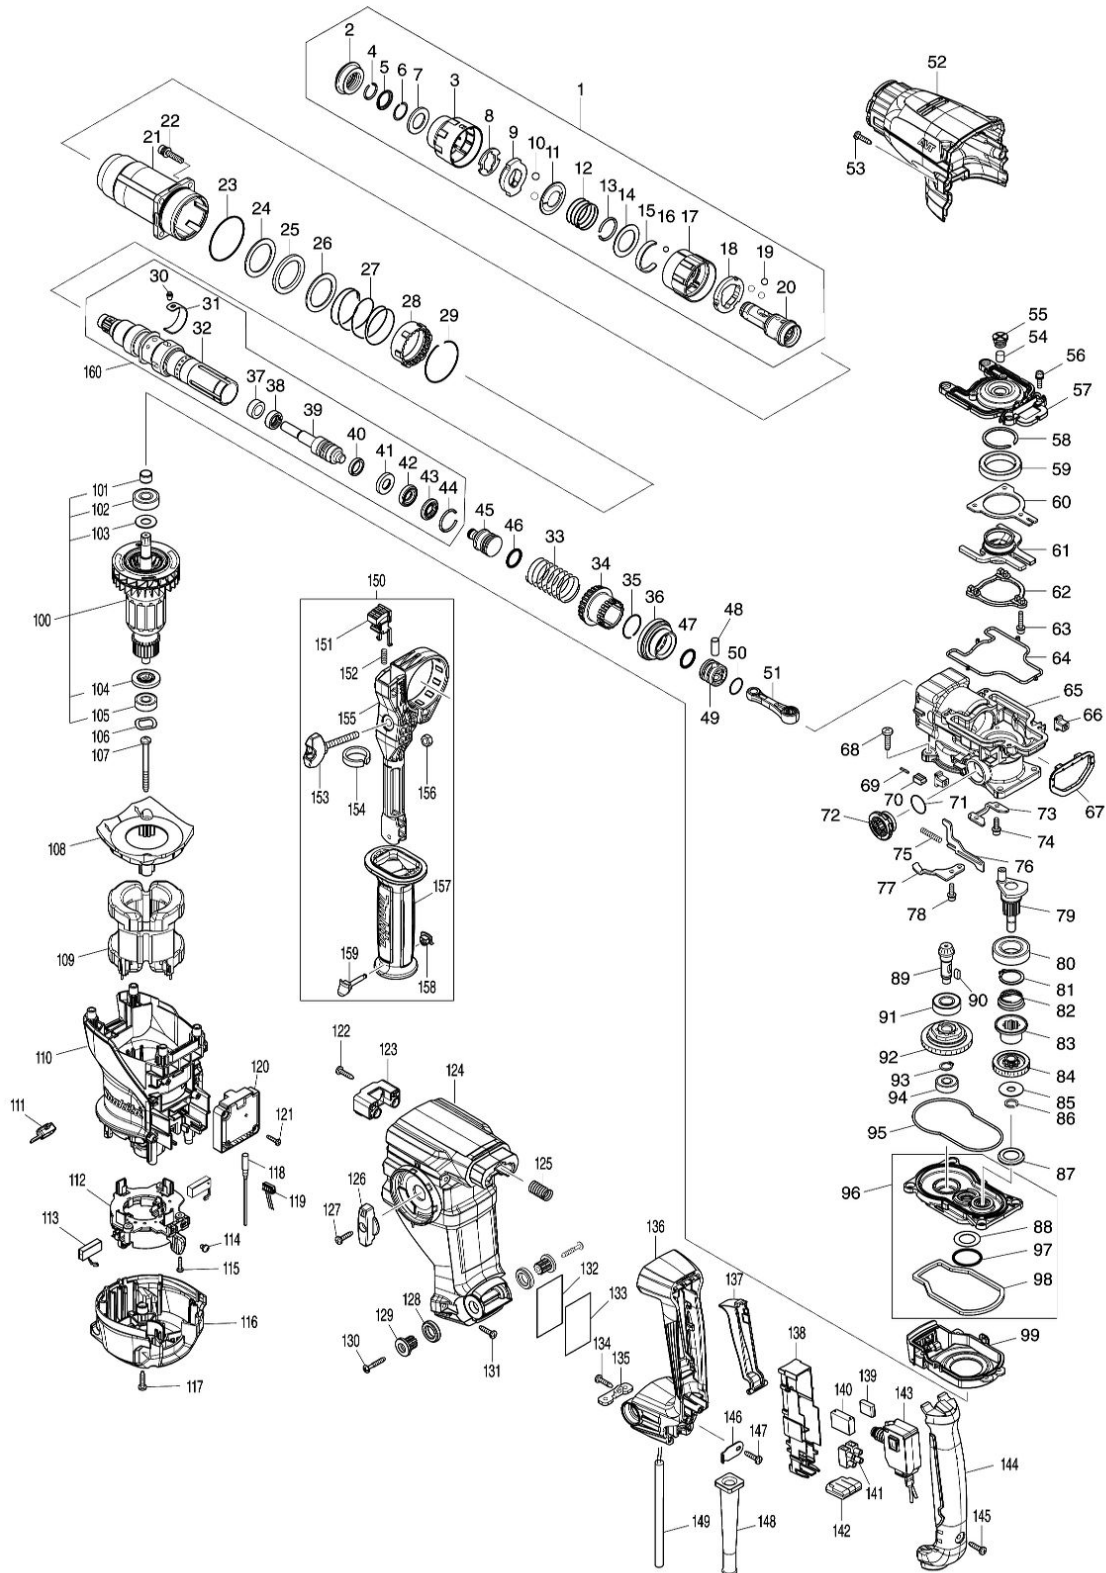

Partdrawing for HR3012FCJ - Combihamer

Model No.HR3012FC 30MM COMBINATION HAMMER

Partdrawing for HR3012FCJ - Combihamer

Nr.	Part nr.	Name
-----	----------	------