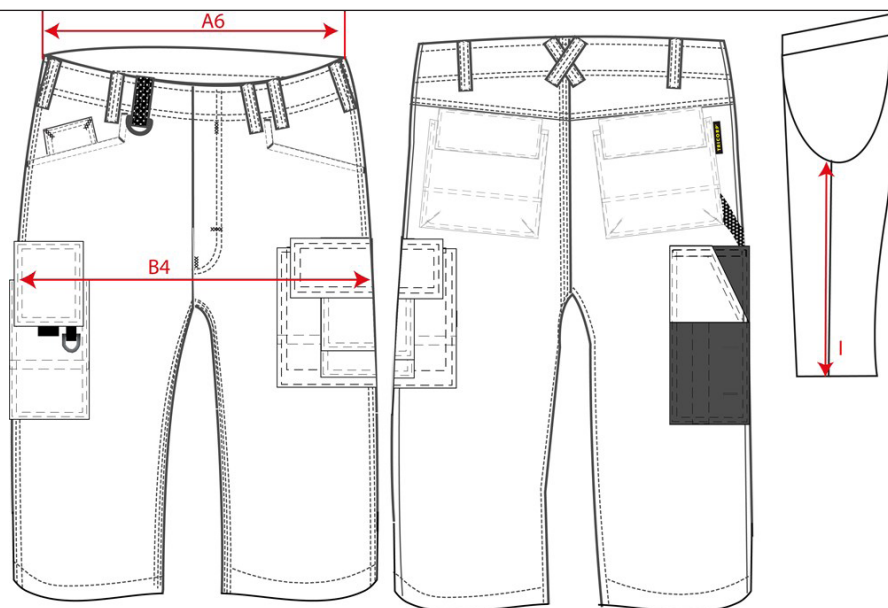

PRODUCTSPECIFICATIE

Werkbroek Canvas Kort / 502006

Artikelnummer: 502006 / TKC2000
Maten: 42 | 44 | 46 | 48 | 50 | 52 | 54 | 56 | 58 | 60 | 62 | 64
Sexe: Unisex
Kwaliteit: 65% Polyester / 35% Katoen
Gewicht: 300 g/m²
CBS Nummer: 6203439000
MVO: Oeko Tex®
Constructie: Canvas

Kleuren:

Wasvoorschriften:

| | Tol | 42 | 44 | 46 | 48 | 50 | 52 | 54 | 56 | 58 | 60 | 62 | 64 | |
|----|-----------|-----|------|------|------|------|------|------|------|------|------|------|------|------|
| A6 | 1/2 Waist | 1,0 | 37,0 | 39,0 | 41,0 | 43,0 | 45,0 | 47,0 | 49,0 | 51,0 | 53,0 | 55,0 | 57,0 | 59,0 |
| B4 | 1/2 Hip | 1,0 | 48,0 | 50,0 | 52,0 | 54,0 | 56,0 | 58,0 | 60,0 | 62,0 | 64,0 | 66,0 | 68,0 | 70,0 |
| I | Inseam | 1,0 | 32,0 | 32,0 | 32,0 | 32,0 | 32,0 | 32,0 | 32,0 | 32,0 | 32,0 | 32,0 | 32,0 | 32,0 |